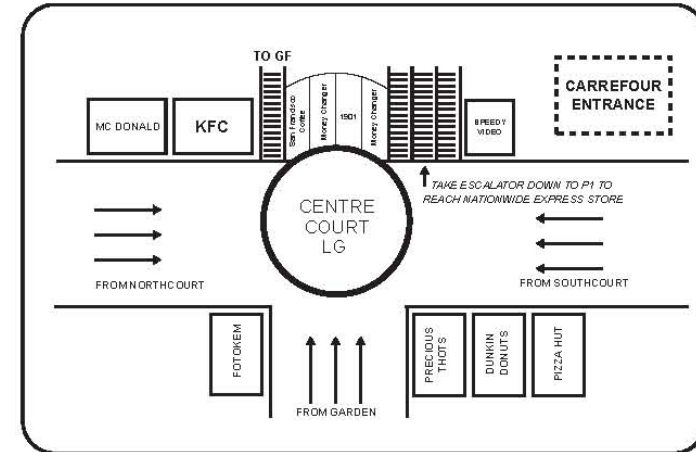

SUNWAY PYRAMID

NATIONWIDE EXPRESS SHOPPE SUNWAY PYRAMID, LG2A-09,
LG2A SUNWAY PYRAMID, NO 3 JALAN PJS 11/15, BANDAR
SUNWAY, 46150 PETALING JAYA,
SELANGOR, MALAYSIA
TEL: 603-56221855, FAX: 603-56221857